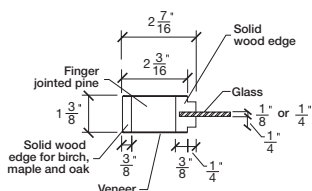

Technical drawings 79" - 83" - 95"

E-Sticking Bifold French Door - US specs

www.pbidoors.com

WIDTH				
36"		13 3/8"		13 3/8"
34"		12 3/8"		12 3/8"
32"		11 3/8"		11 3/8"
30"		10 3/8"		10 3/8"
28"	2 3/16"	9 3/8"	2 3/16"	9 3/8"
26"		8 3/8"		8 3/8"
24"		7 3/8"		7 3/8"
22"		6 3/8"		6 3/8"
20"		5 3/8"		5 3/8"

WIDTH				
36"		13 3/8"		13 3/8"
34"		12 3/8"		12 3/8"
32"		11 3/8"		11 3/8"
30"		10 3/8"		10 3/8"
28"	2 3/16"	9 3/8"	2 3/16"	9 3/8"
26"		8 3/8"		8 3/8"
24"		7 3/8"		7 3/8"
22"		6 3/8"		6 3/8"
20"		5 3/8"		5 3/8"