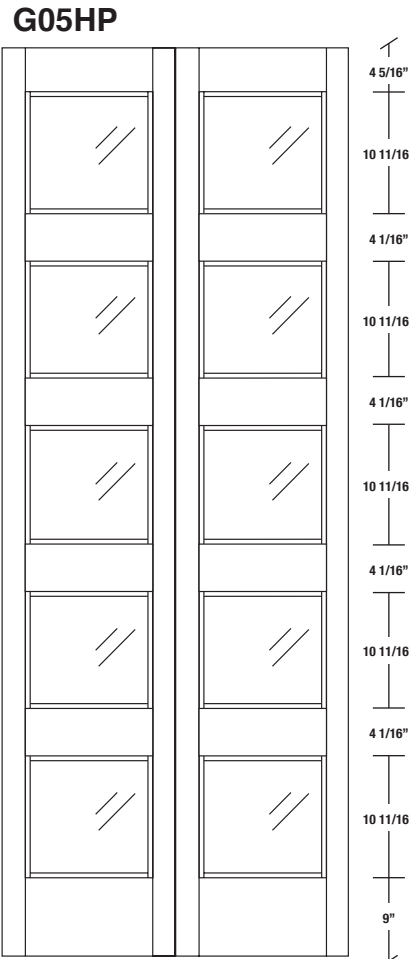

Technical drawings 79" - 83" - 95"

E-Sticking Bifold French Door - US specs

www.pbidoors.com

WIDTH				
36"		13 3/8"		13 3/8"
34"		12 3/8"		12 3/8"
32"		11 3/8"		11 3/8"
30"		10 3/8"		10 3/8"
28"	2 3/16"	9 3/8"	2 3/16"	9 3/8"
26"		8 3/8"		8 3/8"
24"		7 3/8"		7 3/8"
22"		6 3/8"		6 3/8"
20"		5 3/8"		5 3/8"

WIDTH				
36"		13 3/8"		13 3/8"
34"		12 3/8"		12 3/8"
32"		11 3/8"		11 3/8"
30"		10 3/8"		10 3/8"
28"	2 3/16"	9 3/8"	2 3/16"	9 3/8"
26"		8 3/8"		8 3/8"
24"		7 3/8"		7 3/8"
22"		6 3/8"		6 3/8"
20"		5 3/8"		5 3/8"