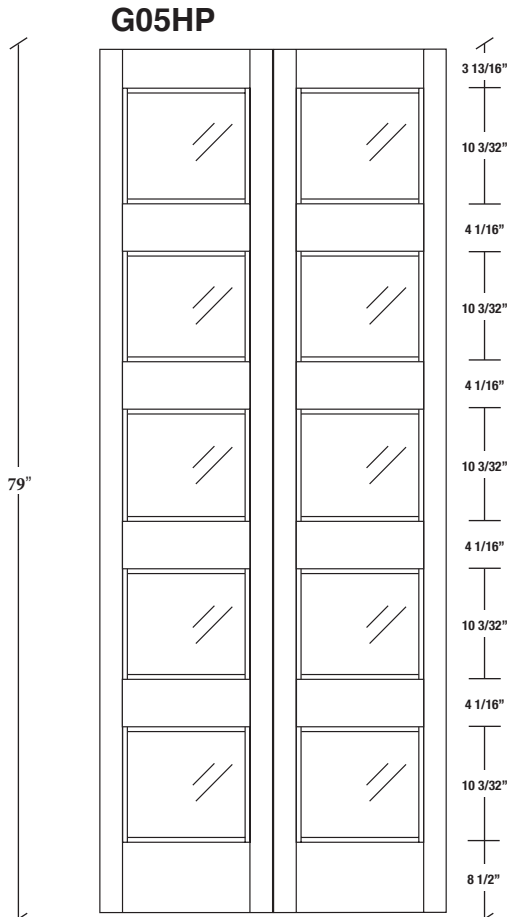

Technical drawings 79" - 83" - 95"

E-Sticking Bifold French Door - US specs

www.pbidoors.com

WIDTH				
36"		13 3/8"		13 3/8"
34"		12 3/8"		12 3/8"
32"		11 3/8"		11 3/8"
30"		10 3/8"		10 3/8"
28"	2 3/16"	9 3/8"	2 3/16"	9 3/8"
26"		8 3/8"		8 3/8"
24"		7 3/8"		7 3/8"
22"		6 3/8"		6 3/8"
20"		5 3/8"		5 3/8"

WIDTH				
36"		13 3/8"		13 3/8"
34"		12 3/8"		12 3/8"
32"		11 3/8"		11 3/8"
30"		10 3/8"		10 3/8"
28"	2 3/16"	9 3/8"	2 3/16"	9 3/8"
26"		8 3/8"		8 3/8"
24"		7 3/8"		7 3/8"
22"		6 3/8"		6 3/8"
20"		5 3/8"		5 3/8"