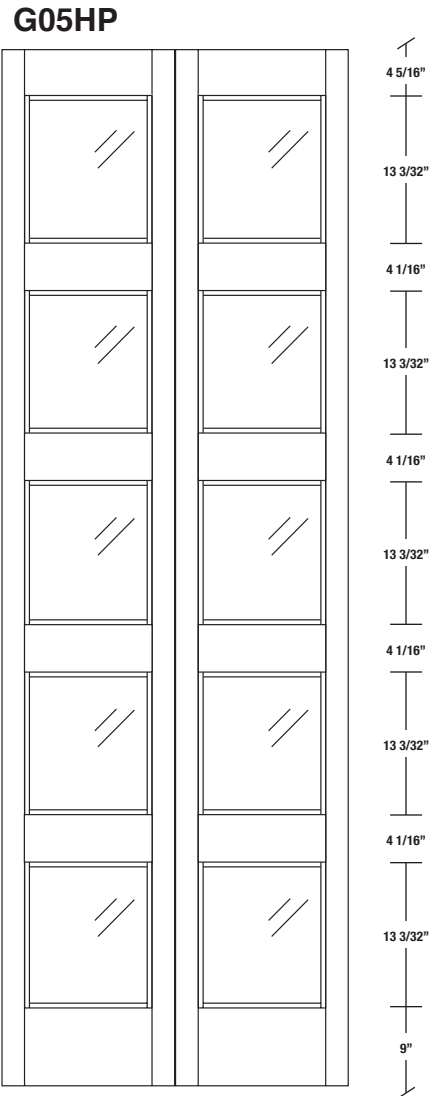

Technical drawings 79" - 83" - 95"

E-Sticking Bifold French Door - US specs

www.pbidoors.com

WIDTH				
36"		13 3/8"		13 3/8"
34"		12 3/8"		12 3/8"
32"		11 3/8"		11 3/8"
30"		10 3/8"		10 3/8"
28"	2 3/16"	9 3/8"	2 3/16"	9 3/8"
26"		8 3/8"		8 3/8"
24"		7 3/8"		7 3/8"
22"		6 3/8"		6 3/8"
20"		5 3/8"		5 3/8"

WIDTH				
36"		13 3/8"		13 3/8"
34"		12 3/8"		12 3/8"
32"		11 3/8"		11 3/8"
30"		10 3/8"		10 3/8"
28"	2 3/16"	9 3/8"	2 3/16"	9 3/8"
26"		8 3/8"		8 3/8"
24"		7 3/8"		7 3/8"
22"		6 3/8"		6 3/8"
20"		5 3/8"		5 3/8"