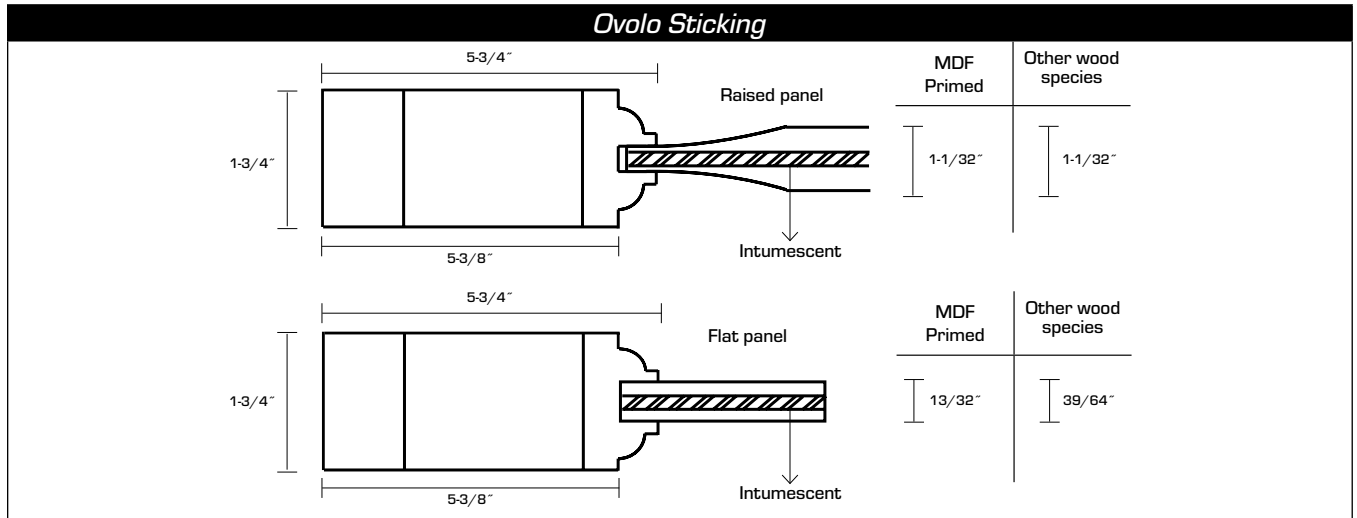

5.1 Fire-Rated : Panel Doors | Stile Profile

Fire-Rated Options

	Ovolo MDF	Ovolo wood specie	Shaker MDF	Shaker wood specie	E-Sticking MDF	E-Sticking wood specie
Thickness 1-3/8"	N/A	N/A	N/A	N/A	N/A	N/A
Thickness 1-3/4"	●	●	●	●	●	●
Flat panel (13/32")	●	●	●	●	●	●
Flat panel AND "C" and "S" shape top rail	●	N/A	N/A	N/A	N/A	N/A
Raised panel AND "C" and "S" shape top rail	●	●	N/A	N/A	N/A	N/A
Raised panel	●	●	N/A	N/A	N/A	N/A
Flat panel 11/16"	N/A	N/A	N/A	N/A	N/A	N/A
Machining	●	●	●	●	●	●
Middle rail L	N/A	N/A	N/A	N/A	N/A	N/A
Glass	N/A	N/A	N/A	N/A	N/A	N/A
Art-Deco	N/A	N/A	●	●	N/A	N/A
Beveled 3°	●	●	●	●	●	●