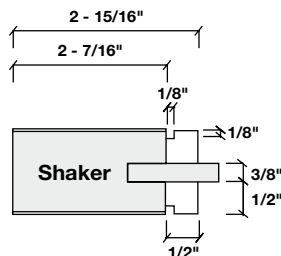

10.1 French Bifold Doors | Stile and Glass Profiles

Ovolo Sticking

Shaker Sticking

E-Sticking

Art-Deco moulding applied on Shaker Door

EFFECTIVE 01-01-2025 / VERSION 01