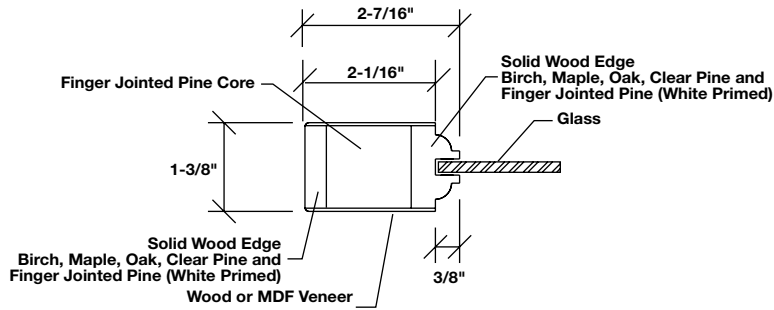

10.1 French Bifold Doors | Stile and Glass Profiles

Ovolo Sticking

Shaker Sticking

E-Sticking

Art-Deco moulding applied on Shaker Door

EFFECTIVE 01-01-2025 / VERSION 01