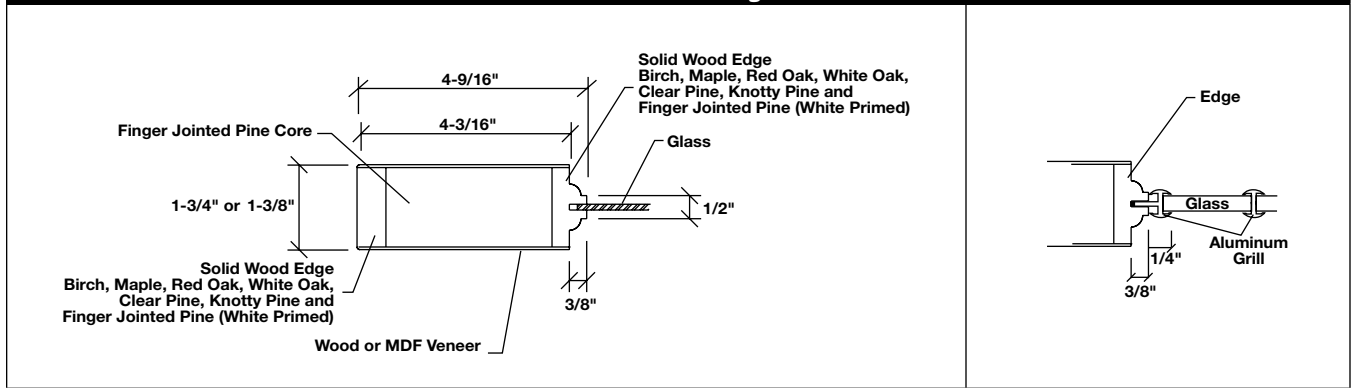

9.1 French Doors | Stile and Glass Profiles

Ovolo Sticking

Shaker Sticking

E-Sticking

Art-Deco moulding applied on Shaker Door