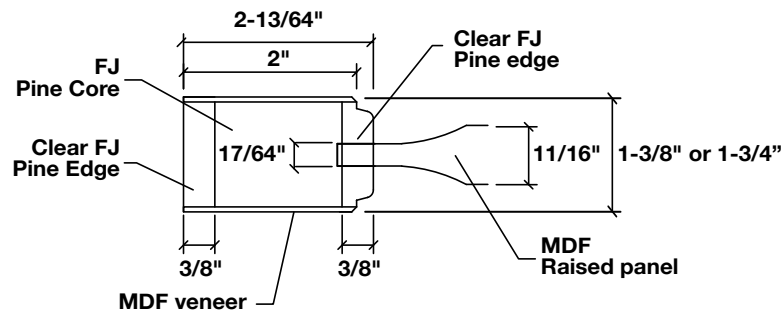

3.1 Louver Bifold Doors | Stile Profile

Louver Bifold Stile

Regular Slats

Large Slats

Raised Panel

Flat Panel

EFFECTIVE 01-01-2025 / VERSION 01