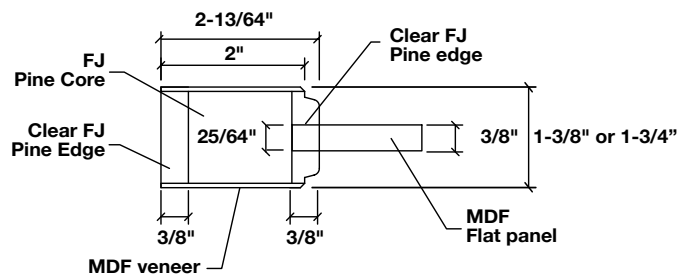

3.1 Louver Bifold Doors | Stile Profile

Louver Bifold Stile

Regular Slats

Large Slats

Raised Panel

Flat Panel

EFFECTIVE 01-01-2025 / VERSION 01