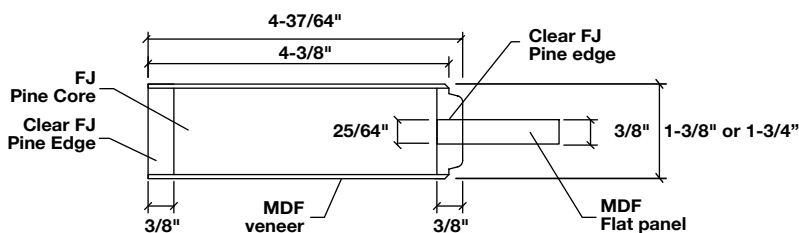

2.1 Louver Doors | Stile Profile

Louver Stile

Regular Slats

Large Slats

Raised Panel

Flat Panel

EFFECTIVE 01-01-2025 / VERSION 01