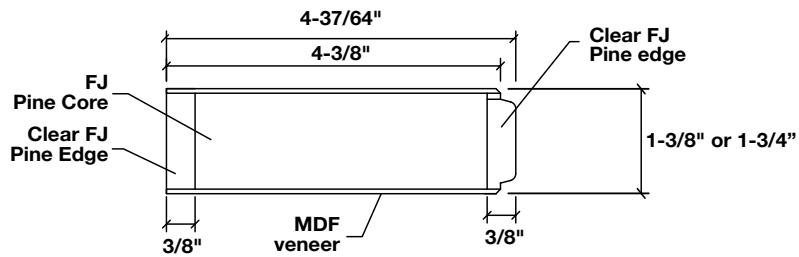

2.1 Louver Doors | Stile Profile

Louver Stile

Regular Slats

Large Slats

Raised Panel

Flat Panel

EFFECTIVE 01-01-2025 / VERSION 01