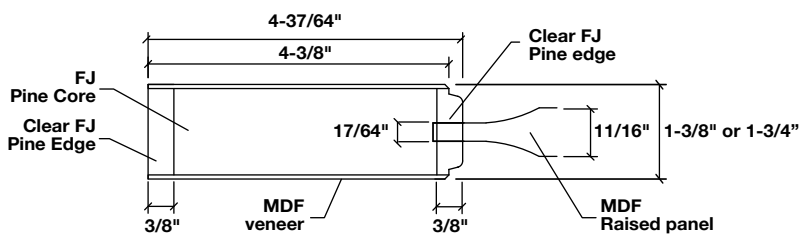

2.1 Louver Doors | Stile Profile

Louver Stile

Regular Slats

Large Slats

Raised Panel

Flat Panel

EFFECTIVE 01-01-2025 / VERSION 01