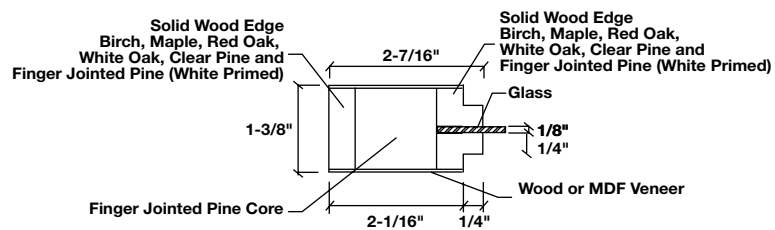

8.1 One Lite Bifold Doors | Stile and Glass Profiles

Ovolo Sticking

Shaker Sticking

E-Sticking

Art-Deco moulding applied on Shaker Door