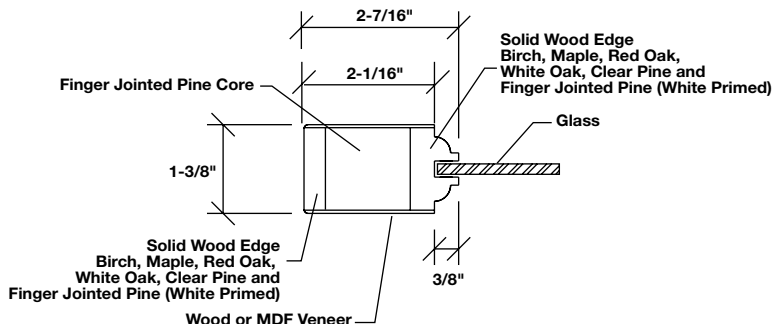

8.1 One Lite Bifold Doors | Stile and Glass Profiles

Ovolo Sticking

Shaker Sticking

E-Sticking

Art-Deco moulding applied on Shaker Door