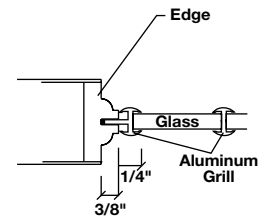

8.1 One Lite Bifold Doors | Stile and Glass Profiles

Ovolo Sticking

Shaker Sticking

E-Sticking

Art-Deco moulding applied on Shaker Door