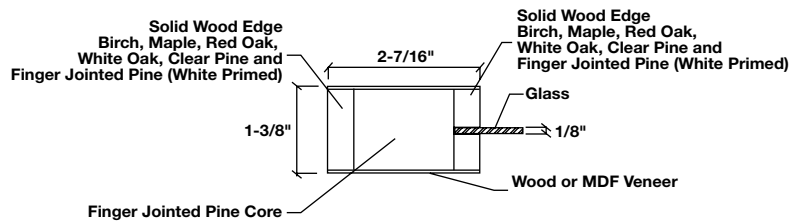

8.1 One Lite Bifold Doors | Stile and Glass Profiles

Ovolo Sticking

Shaker Sticking

E-Sticking

Art-Deco moulding applied on Shaker Door