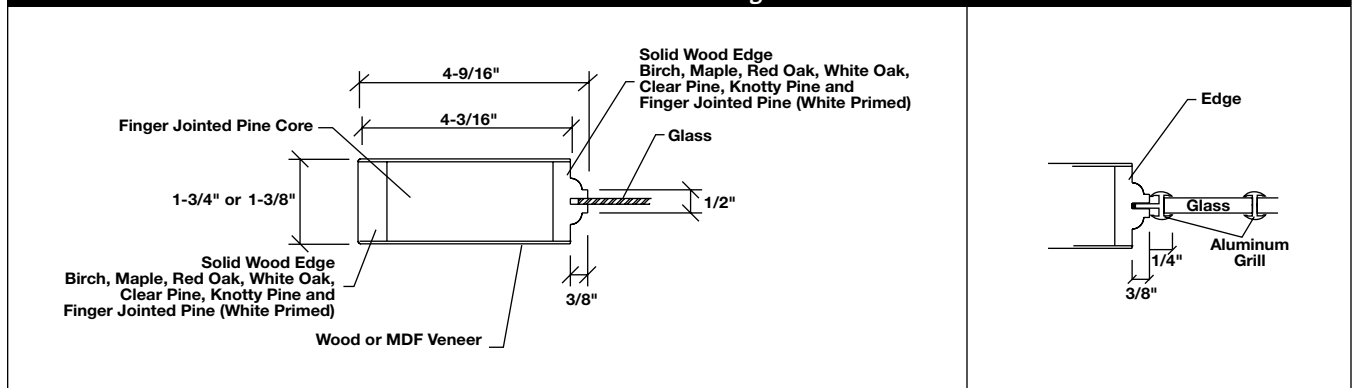

7.1 One Lite Doors | Stile and Glass Profiles

Ovolo Sticking

Shaker Sticking

E-Sticking

Art-Deco moulding applied on Shaker Door