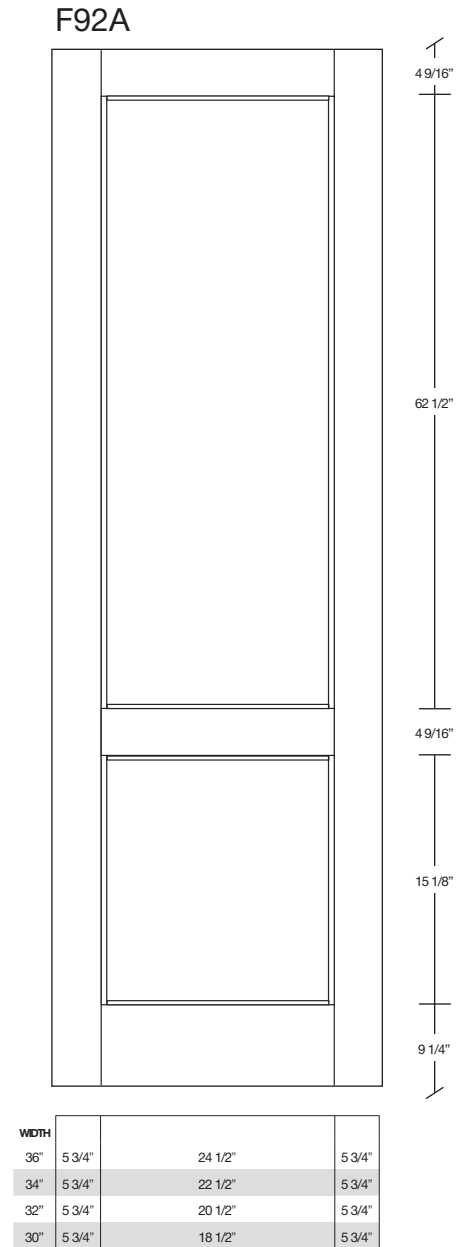

Technical drawings 6/8 - 7/0 - 8/0

Fire-Rated E-Sticking Panel Door
20 min. Cat.B

www.pbidoors.com

E-STICKING FIRE-RATED