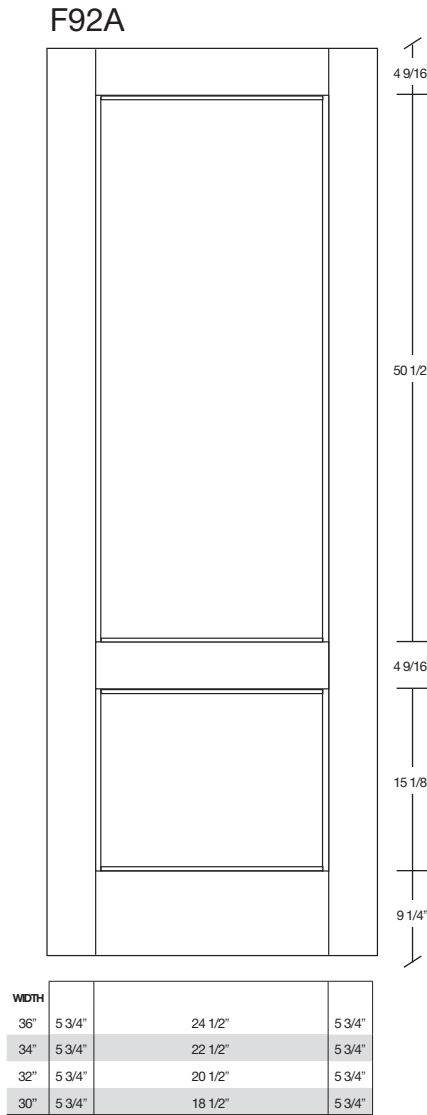

Technical drawings 6/8 - 7/0 - 8/0

Fire-Rated E-Sticking Panel Door
20 min. Cat.B

www.pbidoors.com

E-STICKING FIRE-RATED