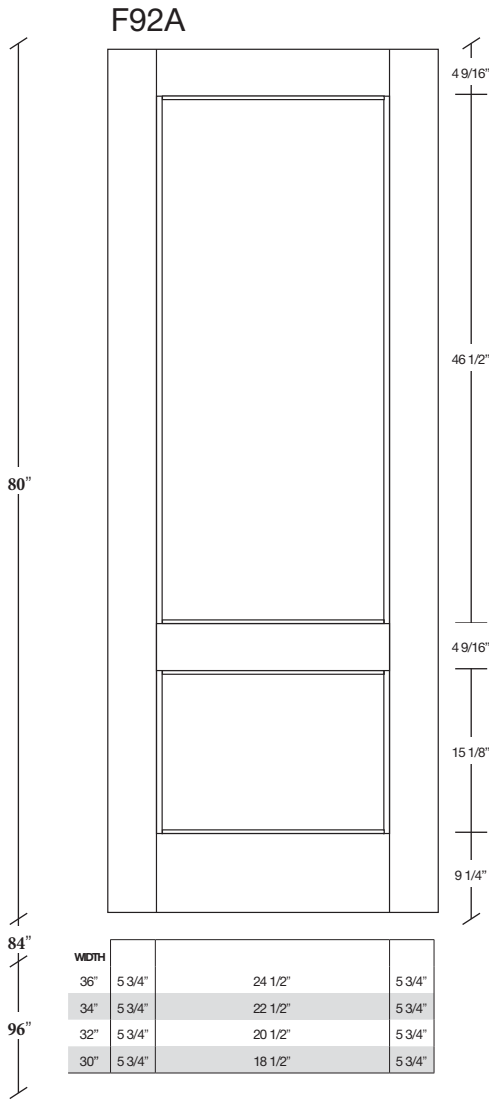

Technical drawings 6/8 - 7/0 - 8/0

Fire-Rated E-Sticking Panel Door
20 min. Cat.B

www.pbidoors.com

E-STICKING FIRE-RATED