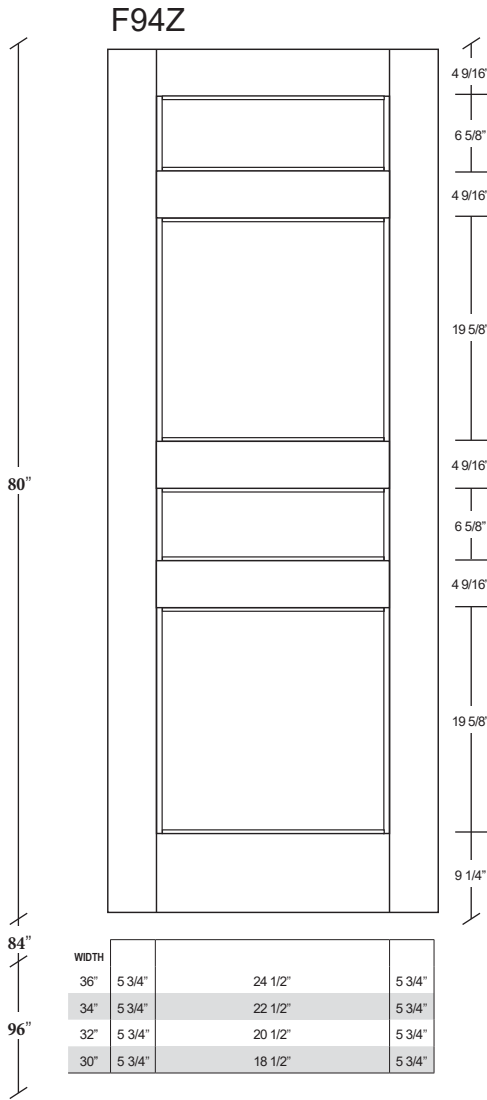

Technical drawings 6/8 - 7/0 - 8/0

Fire-Rated E-Sticking Panel Door
20 min. Cat.B

www.pbidoors.com

E-STICKING FIRE-RATED