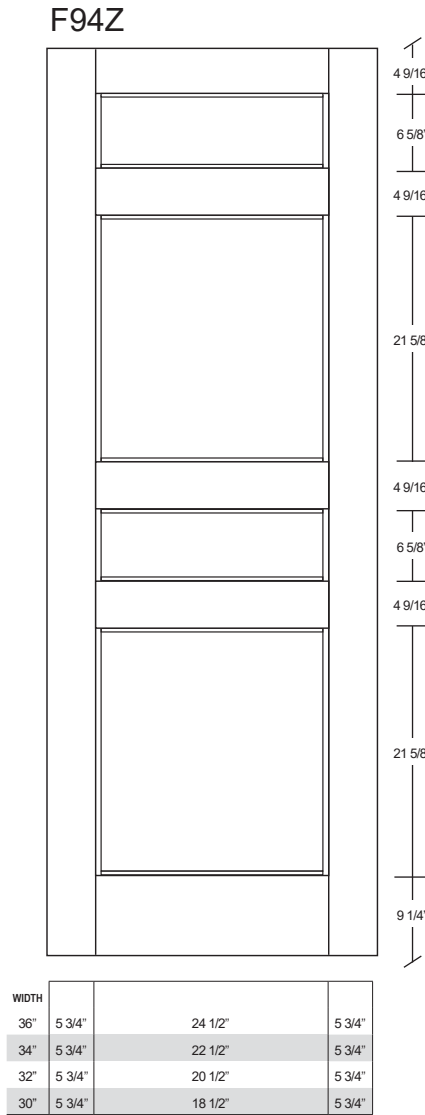

Technical drawings 6/8 - 7/0 - 8/0

Fire-Rated E-Sticking Panel Door
20 min. Cat.B

www.pbidoors.com

E-STICKING FIRE-RATED