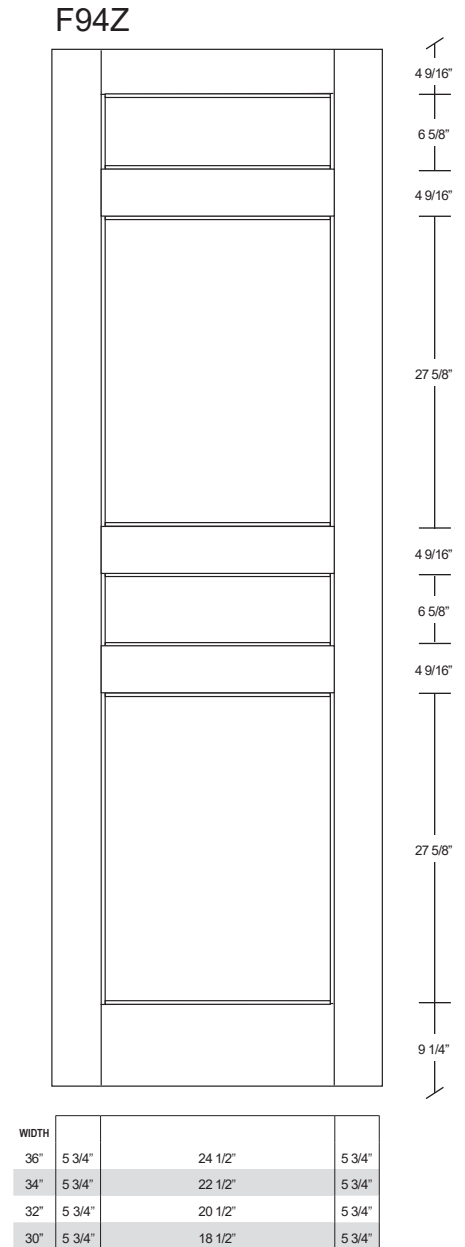

Technical drawings 6/8 - 7/0 - 8/0

Fire-Rated E-Sticking Panel Door
20 min. Cat.B

www.pbidoors.com

E-STICKING FIRE-RATED