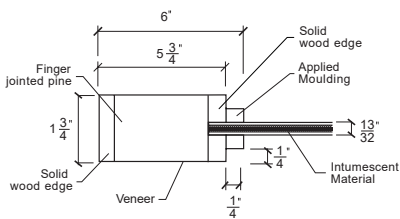

Technical drawings 6/8 - 7/0 - 8/0

Fire-Rated E-Sticking Panel Door
20 min. Cat.B

www.pbidoors.com

E-STICKING FIRE-RATED