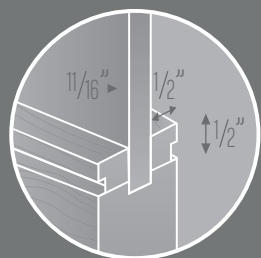

Height: 6/8 - 7/0 - 7/6 - 8/0

* Available FIRE-RATED 20 minutes TYPE B

Width: 2/6 to 3/0 (some models available up to 44")

Thickness: 1-3/4" only

▲ E-STICKING

▲ E-STICKING

1 3/4" only

ART-DECO