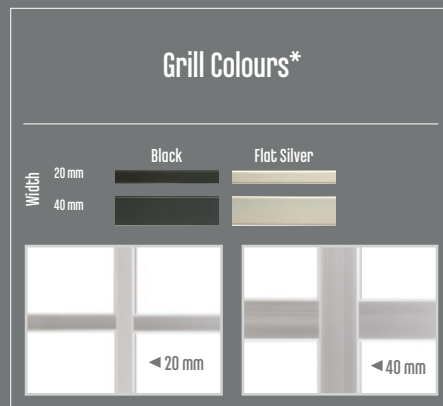

Standard measurements

Thickness: 1 3/8"
Width: 1/8 to 3/0
Height: 6/7 - 6/11 - 7/5 - 7/11

Only available in Ovolo.

*Note: Models illustrated with code L have a 20 mm wide grill.
Models illustrated with code M have a 40 mm wide grill.