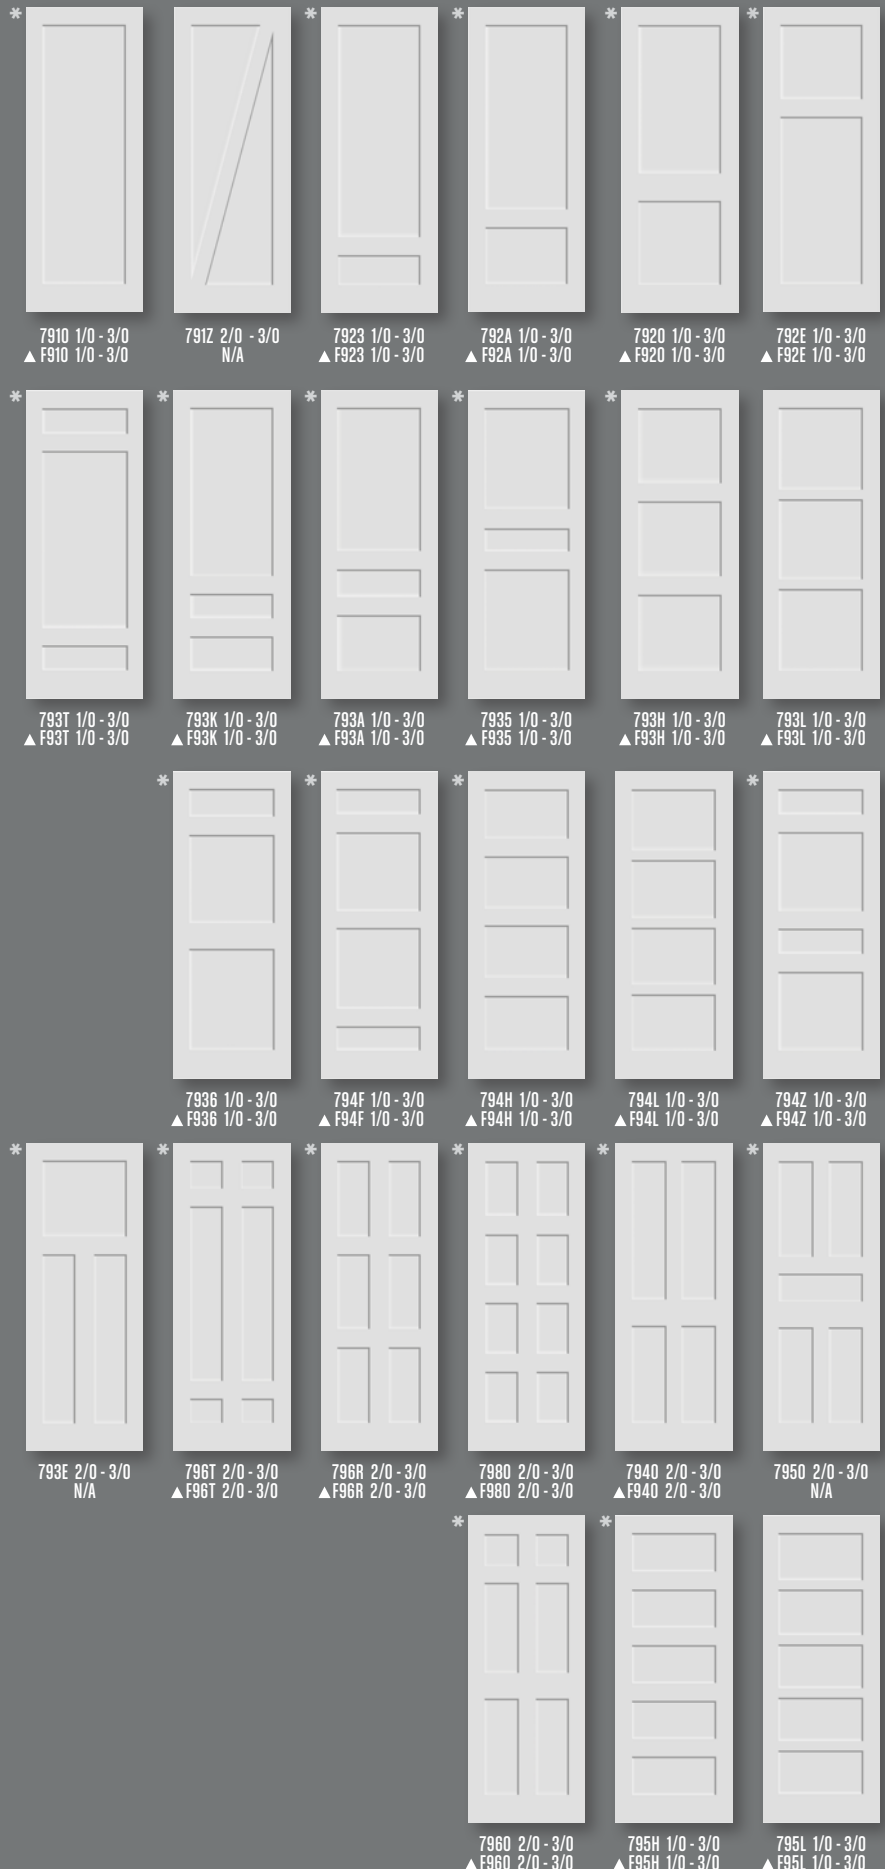

Shaker / E-Sticking Panel doors

Wood species available

Birch, Clear Pine, Knotty Pine, Maple, MDF Primed, Red Oak, White Oak

Doors shown in Primed.

Standard measurements

Thickness: 1 3/8" and 1 3/4"

Width: 1/0 to 3/0 (special width available up to 4/0)

Height: 6/8 - 7/0 - 7/6 - 8/0

* Available FIRE-RATED 20 minutes TYPE B

Width: 2/6 to 3/0 (some models available up to 44")

Thickness: 1-3/4" only

1 3/4" only

1 3/4" only

Visit our web site for 3D sample.