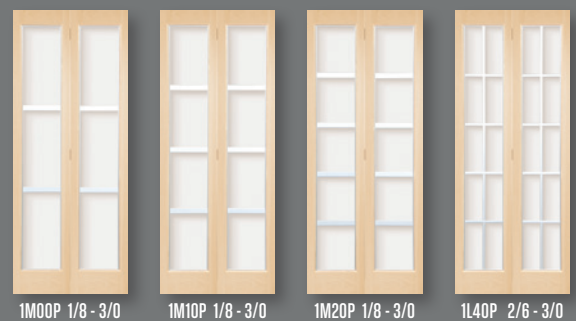

Standard measurements

Thickness: 1 3/8" and 1 3/4"
Width: 1/0 to 3/0
Height: 6/8 - 7/0 - 7/6 - 8/0

Only available in Ovolo.

Bifold frame doors with decorative glass

Wood species available

Birch, Clear Pine, Maple, MDF Primed, Red Oak, White Oak
Doors shown in Clear Pine.

Standard measurements

Thickness: 1 3/8"
Width: 1/8 to 3/0
Height: 6/7 - 6/11 - 7/5 - 7/11

Only available in Ovolo.

*Note: Models illustrated with code L have a 20 mm wide grill.
Models illustrated with code M have a 40 mm wide grill.