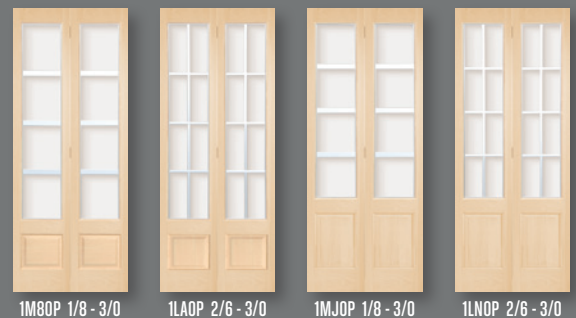

Standard measurements

Thickness: 1 3/8" and 1 3/4"
Width: 1/0 to 3/0
Height: 6/8 - 7/0 - 7/6 - 8/0

Only available in Ovolo.

Bifold frame doors with decorative glass

Wood species available

Birch, Clear Pine, Maple, MDF Primed, Red Oak, White Oak
Doors shown in Clear Pine.

Standard measurements

Thickness: 1 3/8"
Width: 1/8 to 3/0
Height: 6/7 - 6/11 - 7/5 - 7/11

Only available in Ovolo.

*Note: Models illustrated with code L have a 20 mm wide grill.
Models illustrated with code M have a 40 mm wide grill.