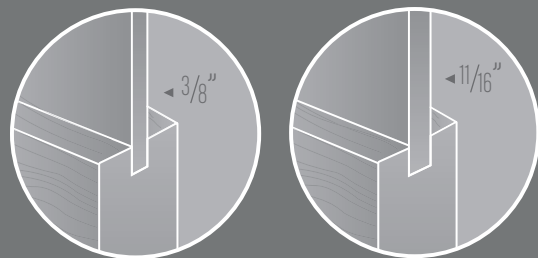

Shaker / E-Sticking Panel doors

Wood species available

Birch, Clear Pine, Knotty Pine, Maple, MDF Primed, Red Oak, White Oak

Doors shown in Primed.

Standard measurements

Thickness: 1 3/8" and 1 3/4"

Width: 1/0 to 3/0 (special width available up to 4/0)

Height: 6/8 - 7/0 - 7/6 - 8/0

* Available FIRE-RATED 20 minutes TYPE B

Width: 2/6 to 3/0 (some models available up to 44")

Thickness: 1-3/4" only

▲ E-STICKING

▲ E-STICKING

1 3/4" only

ART-DECO