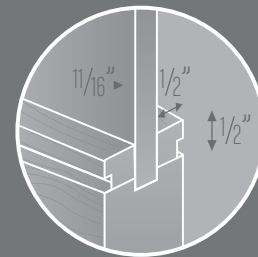

Height: 6/8 - 7/0 - 7/6 - 8/0

* Available FIRE-RATED 20 minutes TYPE B

Width: 2/6 to 3/0 (some models available up to 44")

Thickness: 1-3/4" only

▲ E-STICKING

▲ E-STICKING

1 3/4" only

ART-DECO

Thickness: 1 3/8"

Width: 1/8 to 3/0

Height: 6/7 - 6/11 - 7/5 - 7/11

▲ E-STICKING

ART-DECO
1 3/4" only

Doors 795HP, Clear Pine

Visit our web site for 3D sample.

7910P 1/8 - 3/0
▲ F910P 1/8 - 3/0